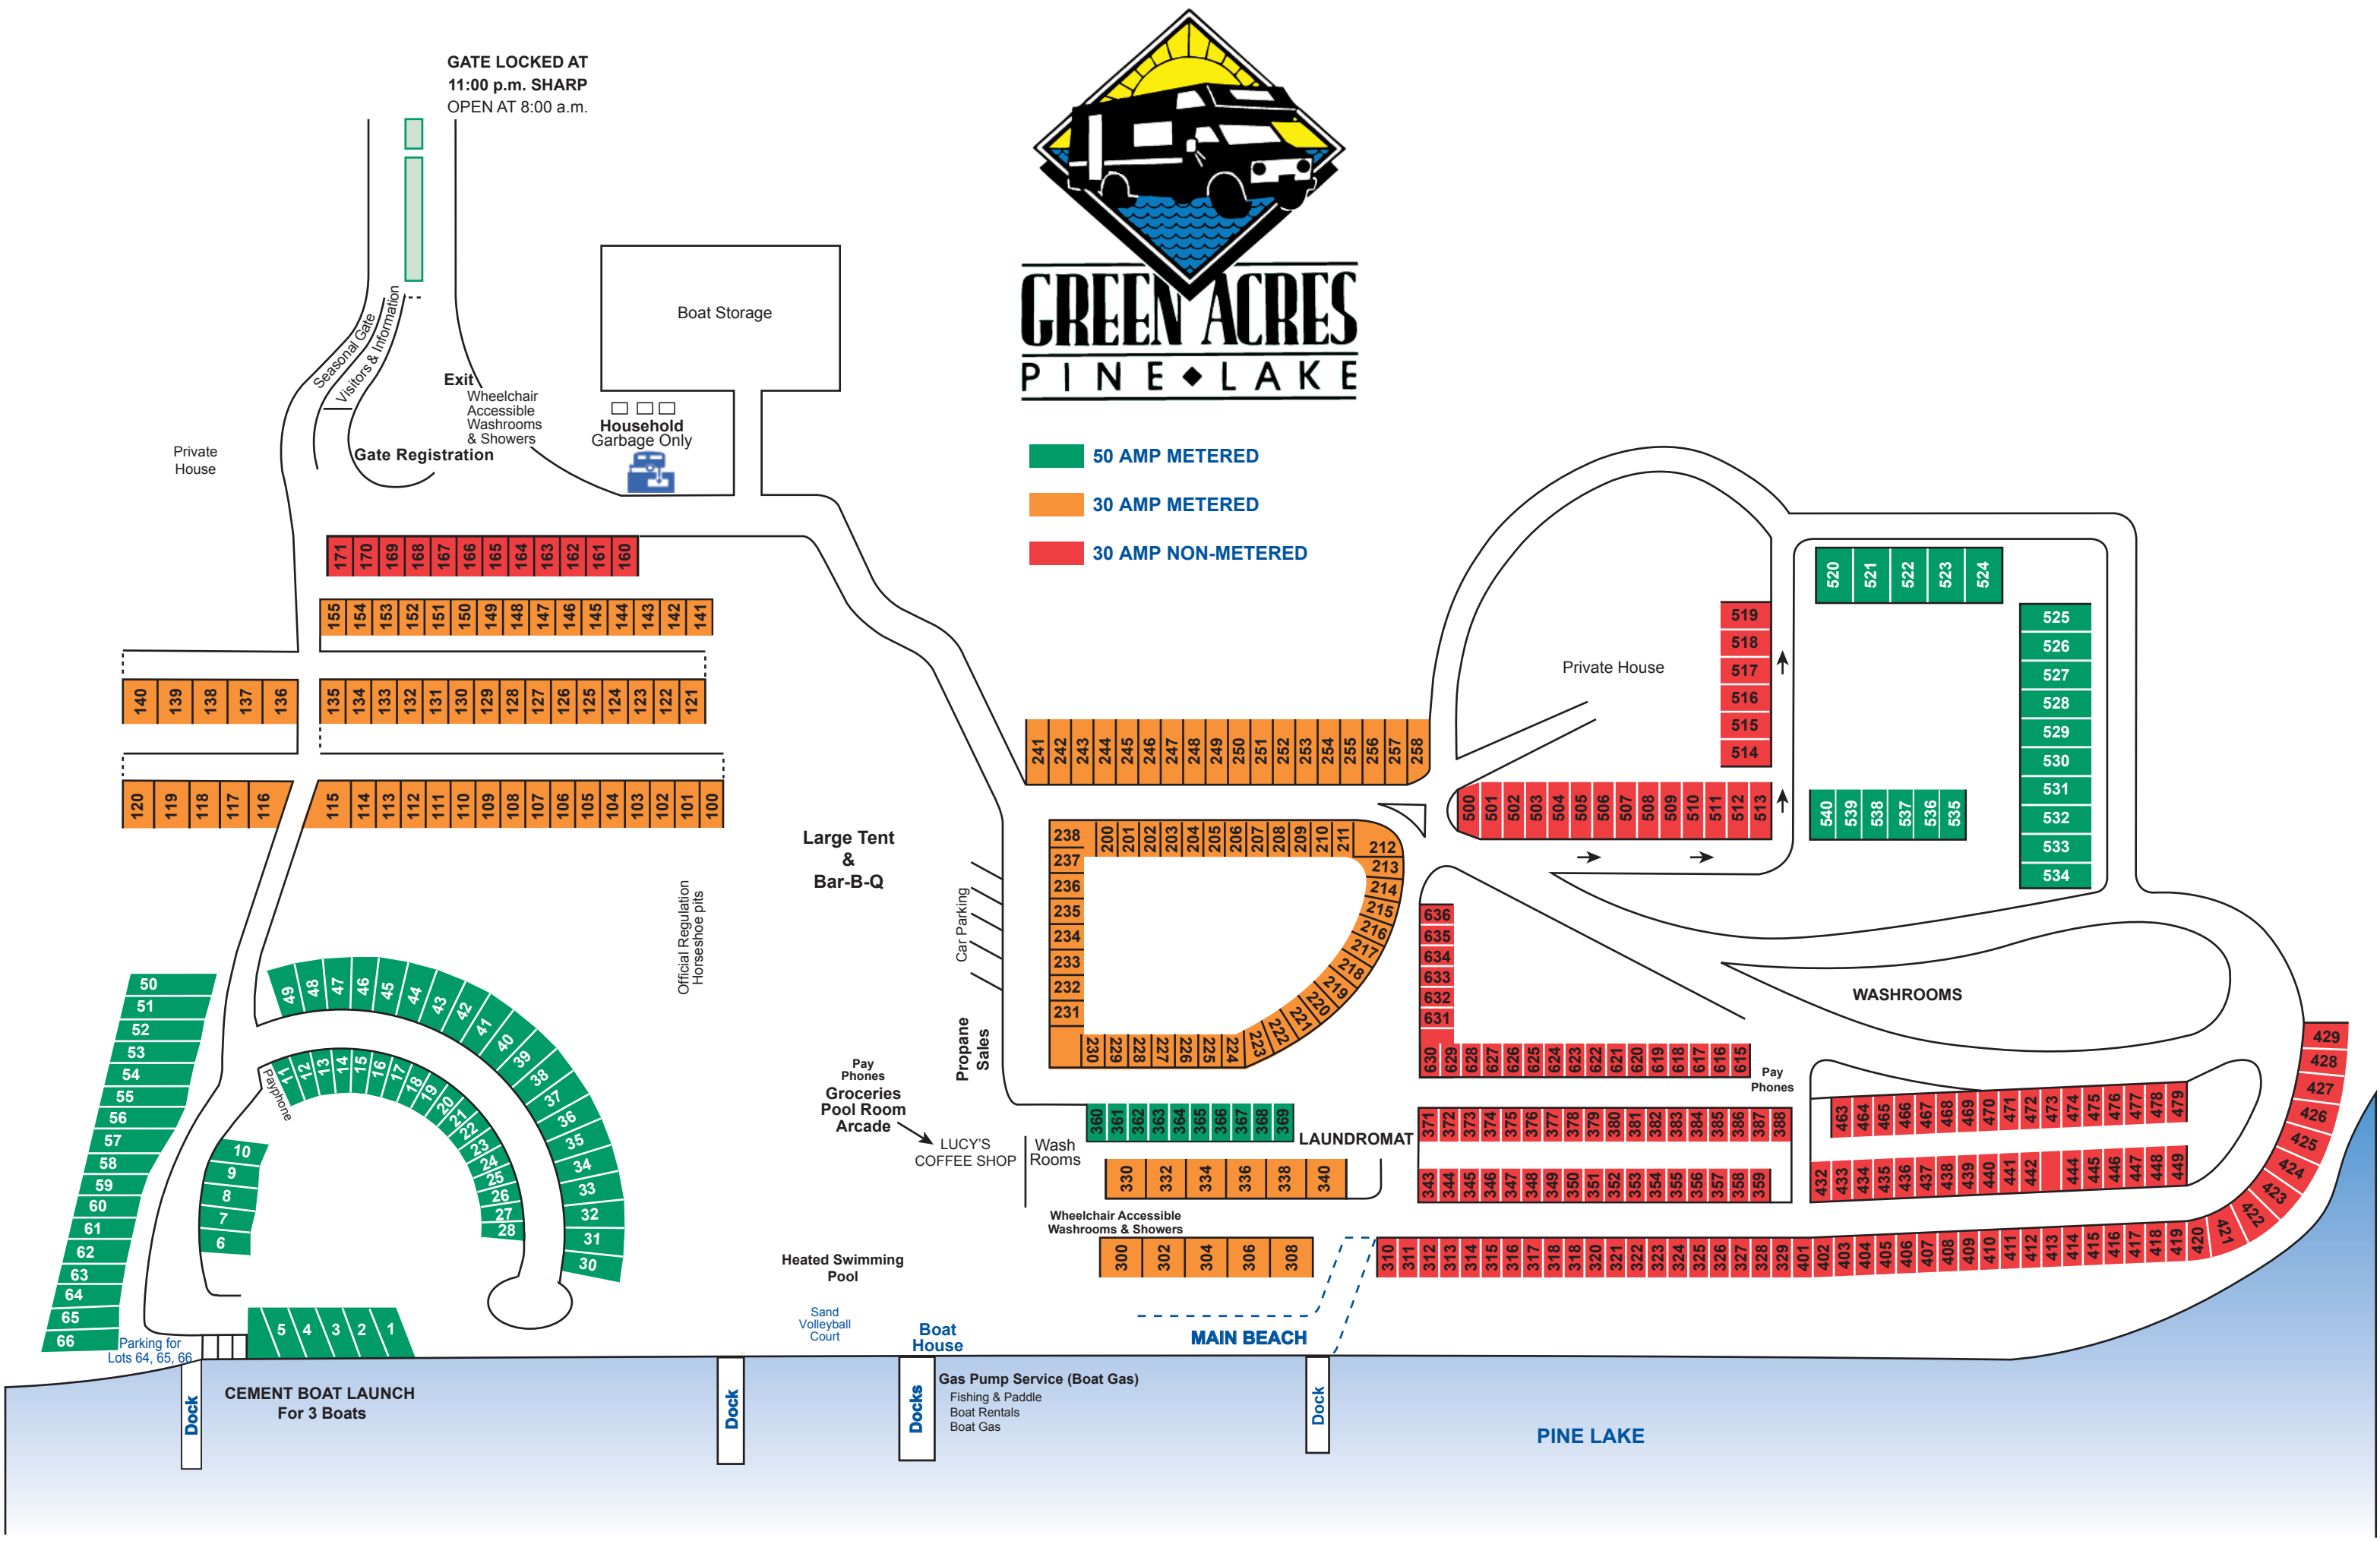

GREEN ACRES PINE LAKE

GATE LOCKED AT
11:00 p.m. SHARP
OPEN AT 8:00 a.m.

- 50 AMP METERED
- 30 AMP METERED
- 30 AMP NON-METERED

CEMENT BOAT LAUNCH
For 3 Boats

Boat House
Gas Pump Service (Boat Gas)
Fishing & Paddle
Boat Rentals
Boat Gas

PINE LAKE

Heated Swimming Pool

Sand Volleyball Court

Wheelchair Accessible Washrooms & Showers

Wash Rooms

LAUNDROMAT

Pay Phones
Groceries
Pool Room
Arcade
LUCY'S COFFEE SHOP

Large Tent & Bar-B-Q

Official Regulation Horseshoe pits

Payphone

Parking for Lots 64, 65, 66

WASHROOMS

Private House

Exit
Wheelchair Accessible Washrooms & Showers

Gate Registration

Seasonal Gate
Visitors & Information

Household Garbage Only

Boat Storage

Private House